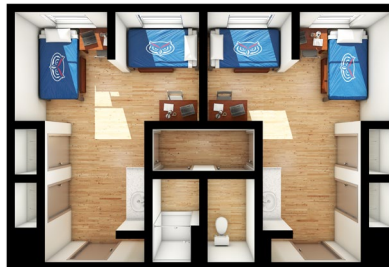

Shared Double Room Suite

Per student, per semester rate: **$3,900**

- Two shared double rooms
- Accommodates four students
- One bathroom
- Dimensions: 13'11" x 9'2"
- Rooms ending in E and F